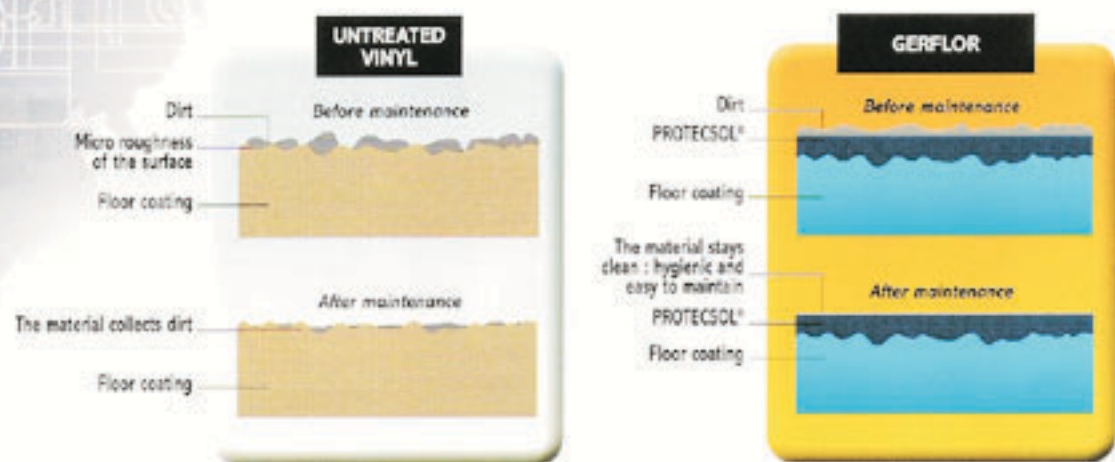

Education

Housing

Offices

Healthcare

Industry

Restaurants

Durability, hygiene and maintenance are three major priorities in the development of any Gerflor contract flooring range. With wearlayer in pure PVC or with limited content of fillers, with thickness of wearlayer above most requirements, Gerflor contract ranges are providing extreme durability to most usage. In order to answer any specific requirement of each market segment (healthcare, education, housing, industry, offices, shops,...), Gerflor has developed several exclusive surface treatment, adapted to each product type to ease maintenance :

PROTECSOL® Regular uv-cured polyurethane surface treatment

PU treatment

Polyurethane treatment

This PU treatment is applied on the top-of-the-range flexible homogeneous flooring, the Transit Acoustic range and the Nera ranges. It eases maintenance and avoid the application of an acrylic emulsion after installation. Application of an emulsion is not required so long hygienic and aesthetic characteristics are estimated appropriate by maintenance staff.

OTHER TREATMENT : Sanosol®

Fungicidal and bacteriostatic treatment

This treatment is applied in the total thickness of every Gerflor contract flooring (except flexible homogeneous range) to ensure perfect and durable hygiene. Similar benefit is provided on flexible homogeneous flooring due to the special compacting process.