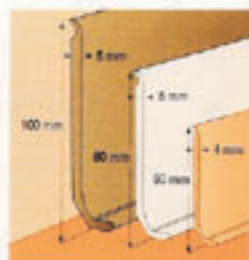

Accessories for contract and sports flooring

Vynaflex -
Skirtings